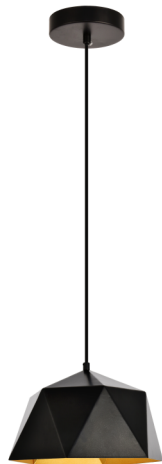

PRODUCT SPECIFICATION SHEET

COLLECTION

1-Light Pendant lamp Iron Shade

White
Item No:LDPD2078

Black
Item No:LDPD2079

Available Finishes

Dimensions

Canopy Size(in)	D4.7"H1"
Chain/Rod Length	60"
Length	N/A
Width	10"
Height	6.5"
Maximum Height	66.5"

Specifications

Finish	2 Finishes
Material	Iron
Glass Color	N/A
Type	Pendant lamp
Hanging Device	Cord
Voltage	110-125V
Dimmable	Yes
Warranty	1 Year Limited
Shipment Type	Small Parcel

Bulb / Socket

Socket Type	E26
Number of Lights	1
Wattage/Bulb	40W
Included	No