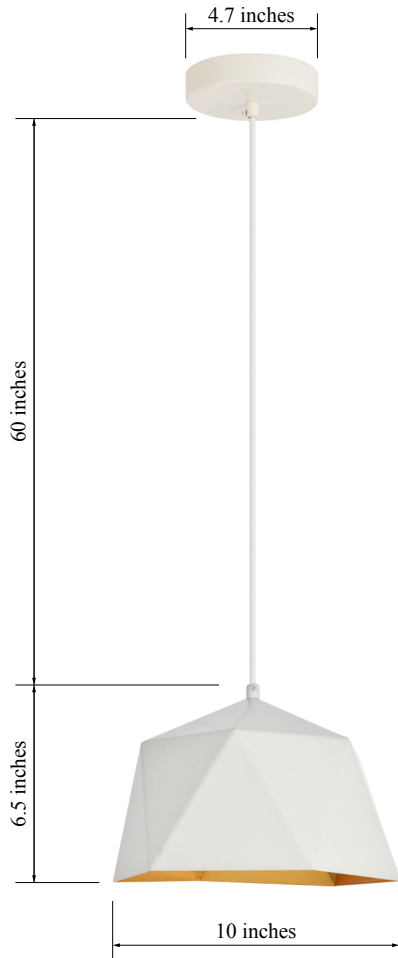

PRODUCT SPECIFICATION SHEET

COLLECTION

1-Light Pendant lamp Iron Shade

White
Item No:LDPD2078

Black
Item No:LDPD2079

Available Finishes

Dimensions

Canopy Size(in)	D4.7"H1"
Chain/Rod Length	60"
Length	N/A
Width	10"
Height	6.5"
Maximum Height	66.5"

Specifications

Finish	2 Finishes
Material	Iron
Glass Color	N/A
Type	Pendant lamp
Hanging Device	Cord
Voltage	110-125V
Dimmable	Yes
Warranty	1 Year Limited
Shipment Type	Small Parcel

Bulb / Socket

Socket Type	E26
Number of Lights	1
Wattage/Bulb	40W
Included	No

Installation

Indoor/Outdoor	Indoor
Dry/Wet/Damp	Dry
Weight	2.2 LBS
Wire Length	60"
Safety Rating	ETL Listed